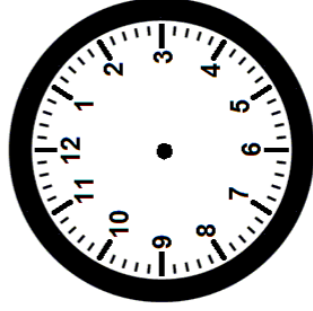

Name \_\_\_\_\_

Date \_\_\_\_\_

**Draw hands on the clock face to show the time.**

**1:05**

**2:10**

**3:15**

**4:20**

**5:25**