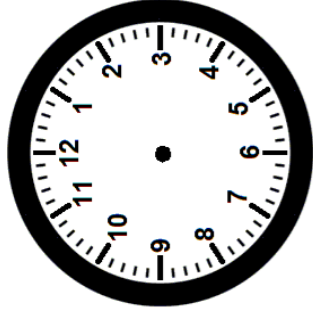

Name _____

Date _____

Draw hands on the clock face to show the time.

1:05

2:10

3:15

4:20

5:25

6:30

7:25

7:35

8:40

4:50

9:45

6:20