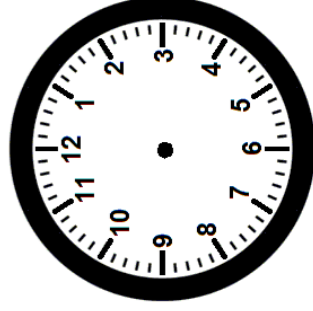

Name \_\_\_\_\_

Date \_\_\_\_\_

**Draw hands on the clock face to show the time.**

**1:05**

**2:10**

**3:15**

**4:20**

**5:25**