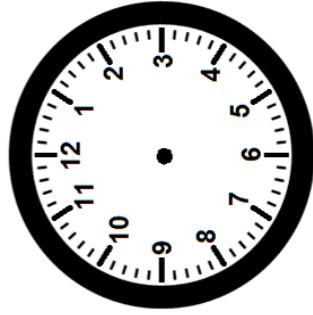

Name \_\_\_\_\_

Date \_\_\_\_\_

**Draw hands on the clock face to show the time.**

**1:05**

**2:10**

**3:15**

**4:20**

**5:25**