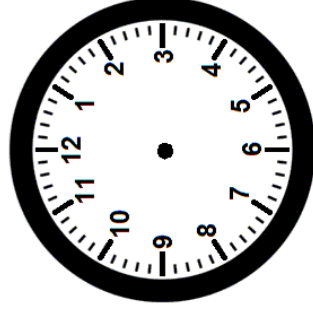

Name \_\_\_\_\_

Date \_\_\_\_\_

**Draw hands on the clock face to show the time.**

**1:05**

**2:10**

**3:15**

**4:20**

**5:25**