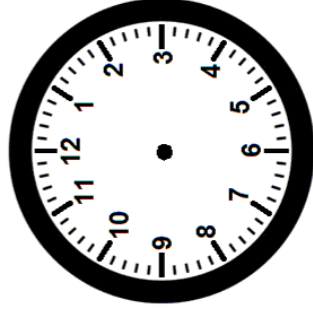

Name \_\_\_\_\_

Date \_\_\_\_\_

**Draw hands on the clock face to show the time.**

**1:05**

**2:10**

**3:15**

**4:20**

**5:25**