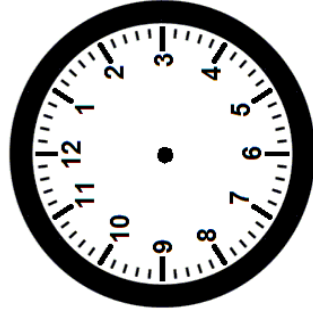

Name \_\_\_\_\_

Date \_\_\_\_\_

**Draw hands on the clock face to show the time.**

**1:05**

**2:10**

**3:15**

**4:20**

**5:25**