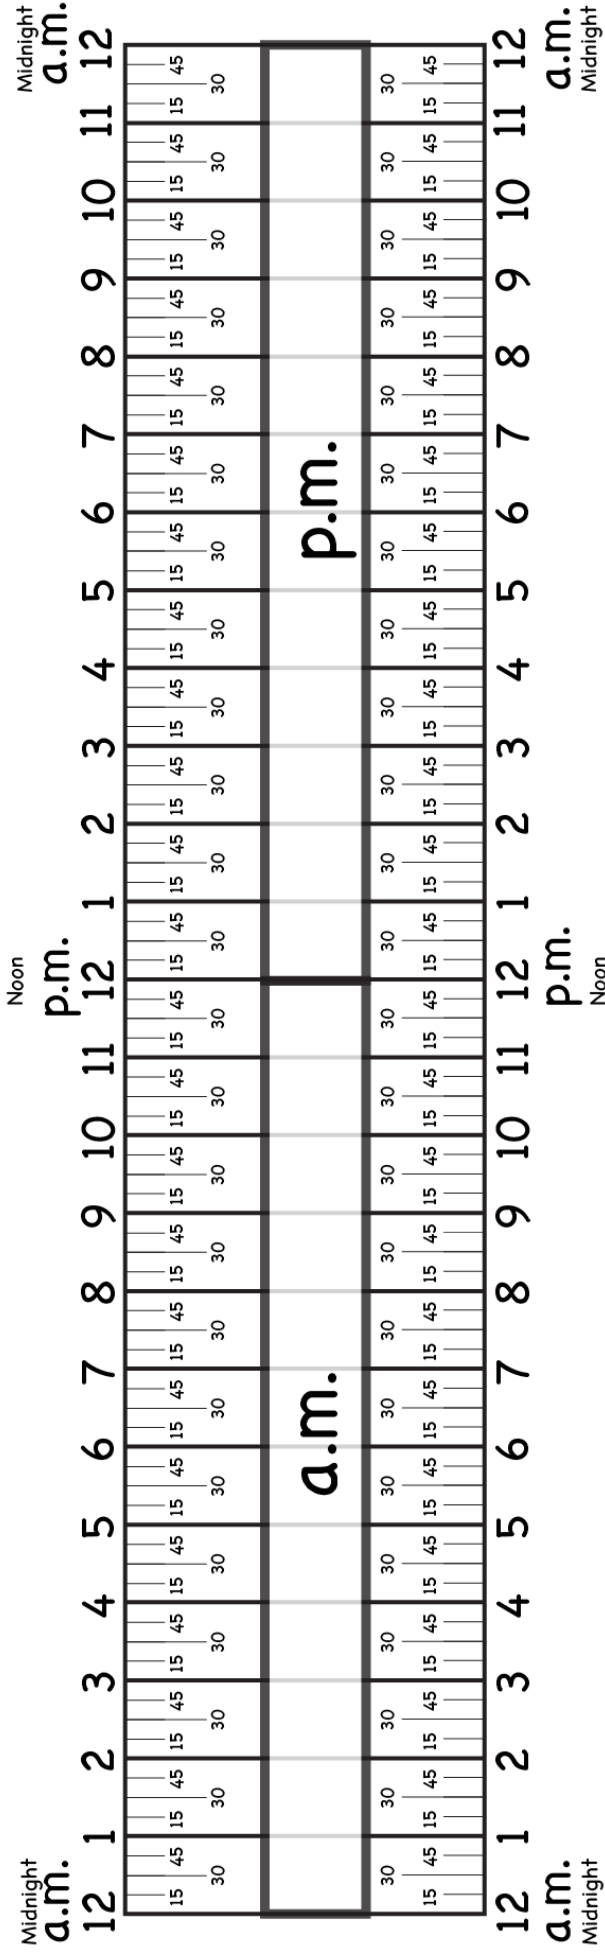

Start Time	End Time	Elapsed Time
1:15 a.m.	2:45 a.m.	

Start Time	End Time	Elapsed Time
2:30 p.m.	7:15 p.m.	

Start Time	End Time	Elapsed Time
3:45 a.m.	9:15 a.m.	

Start Time	End Time	Elapsed Time
4:15 p.m.	9:30 p.m.	