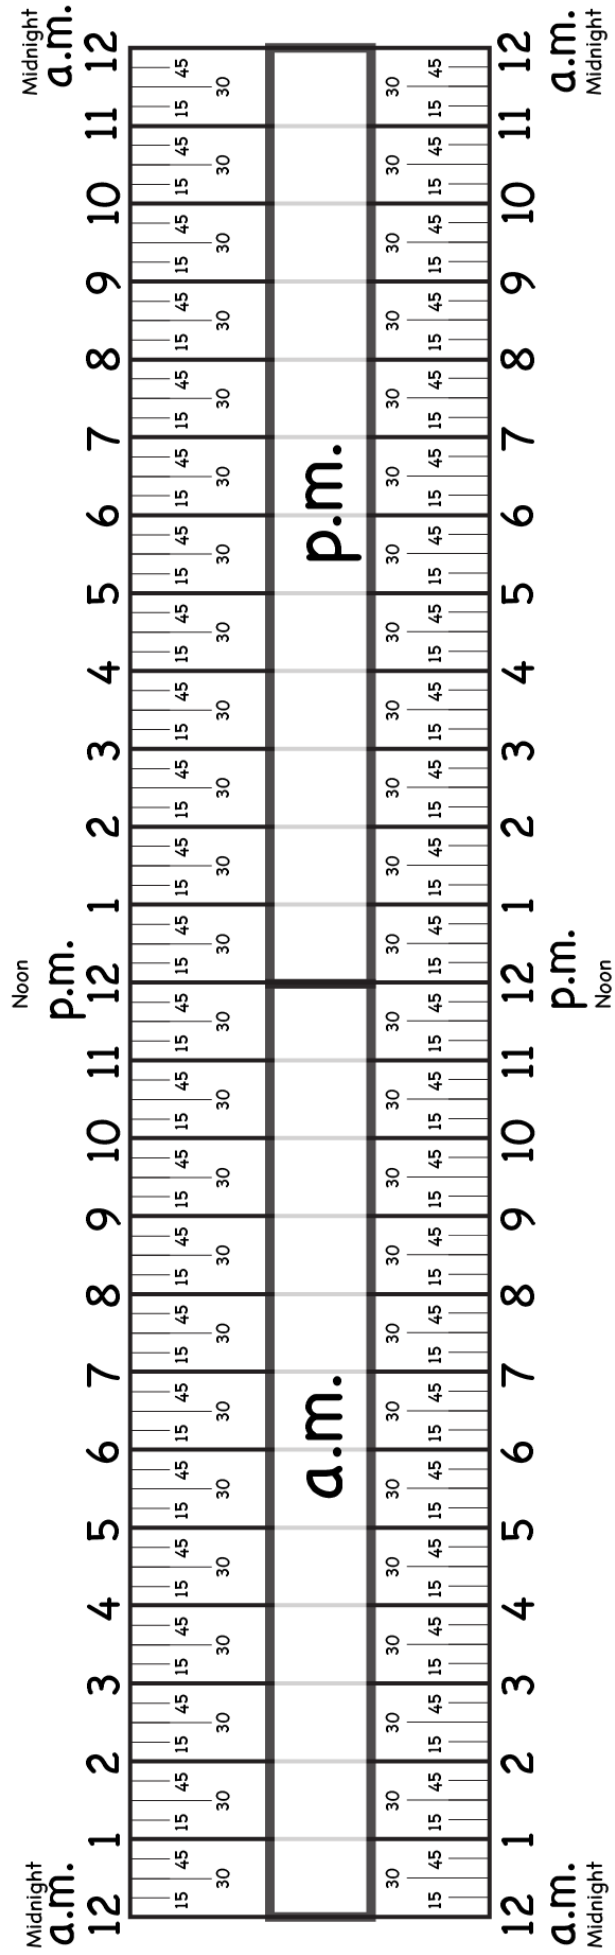

Start Time	End Time	Elapsed Time
1:15 a.m.	7:30 a.m.	

Start Time	End Time	Elapsed Time
1:30 p.m.	11:15 p.m.	

Start Time	End Time	Elapsed Time
2:15 a.m.	11:30 a.m.	

Start Time	End Time	Elapsed Time
3:45 p.m.	10:30 p.m.	