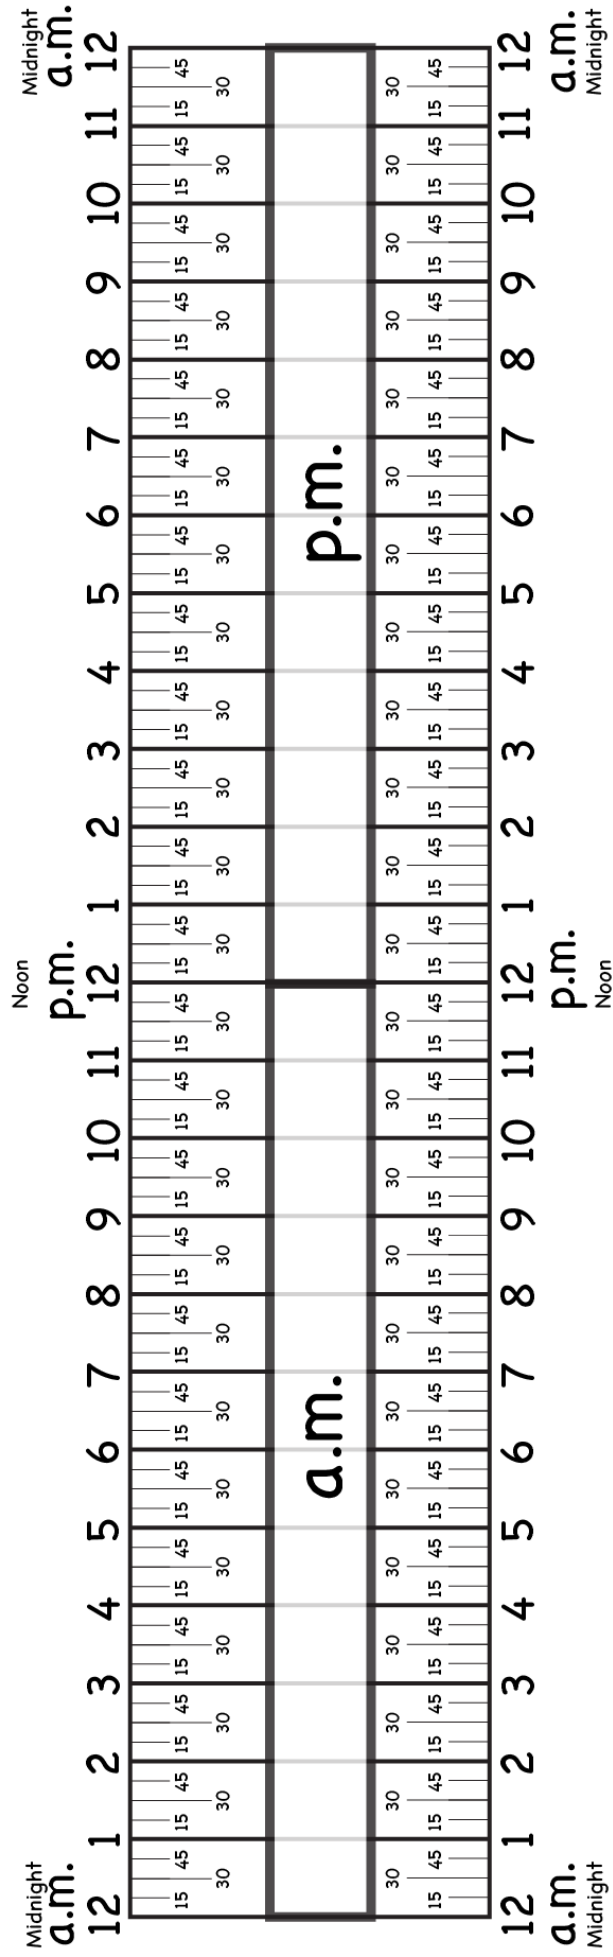

Start Time	End Time	Elapsed Time
1:15 a.m.	2:30 p.m.	

Start Time	End Time	Elapsed Time
9:30 a.m.	11:15 p.m.	

Start Time	End Time	Elapsed Time
8:15 a.m.	11:30 p.m.	

Start Time	End Time	Elapsed Time
8:45 a.m.	10:30 p.m.	