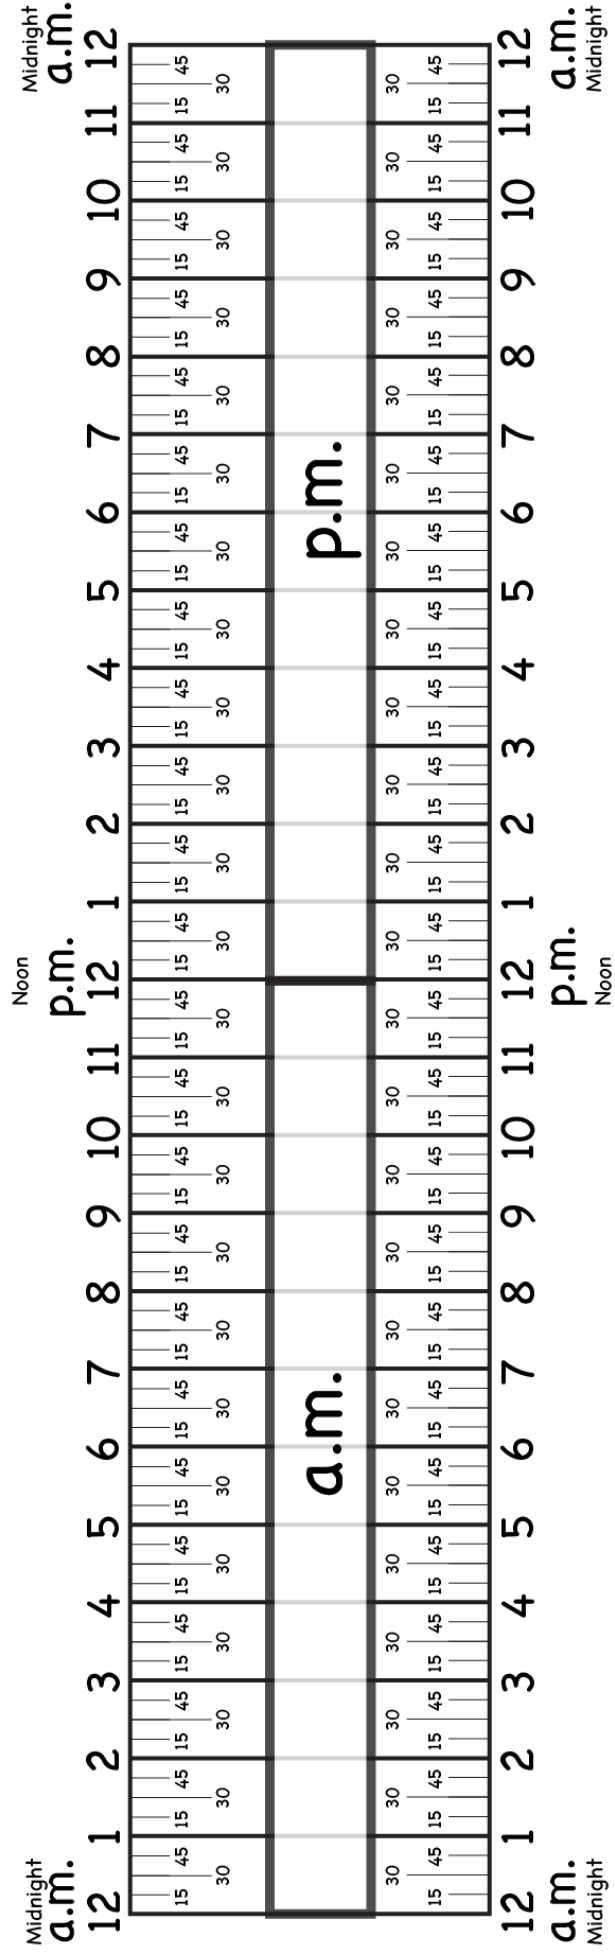

Start Time	End Time	Elapsed Time
7:15 a.m.	7:30 p.m.	

Start Time	End Time	Elapsed Time
9:30 a.m.	9:15 p.m.	

Start Time	End Time	Elapsed Time
5:15 a.m.	8:30 p.m.	

Start Time	End Time	Elapsed Time
6:45 a.m.	9:15 p.m.	